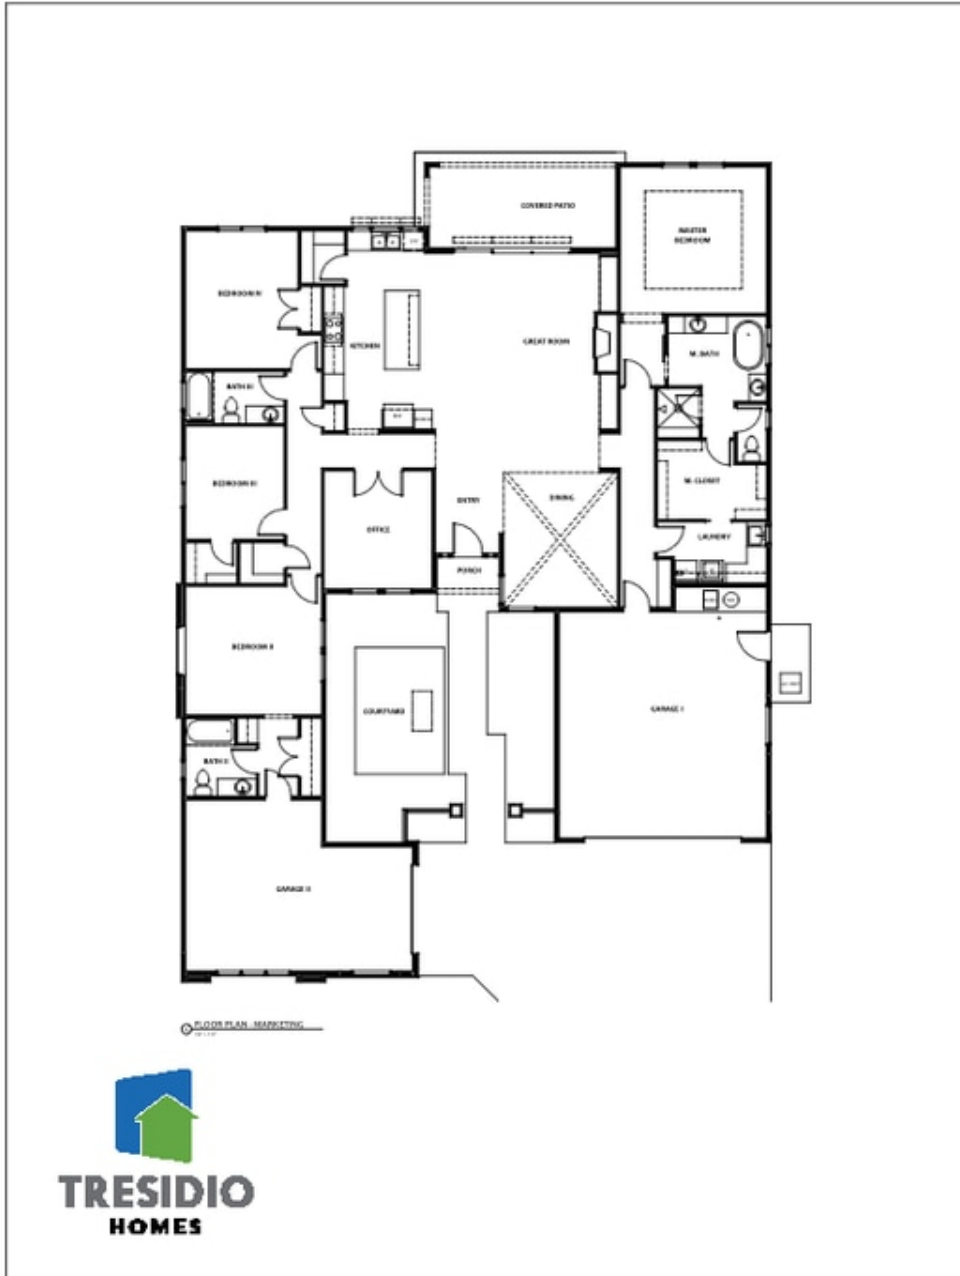

Floor Plan

Palmetto

Home For Sale in Meridian

Questions? Call Madeline Greene
New Home Specialist (208) 886-4394

All Rights Reserved.

tresidio.com