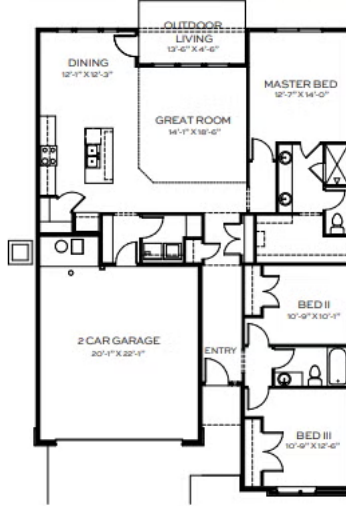

Home For Sale in

Questions? Call Madeline Greene
Online Sales Consultant (208) 917-7500

All Rights Reserved.

tresidio.com